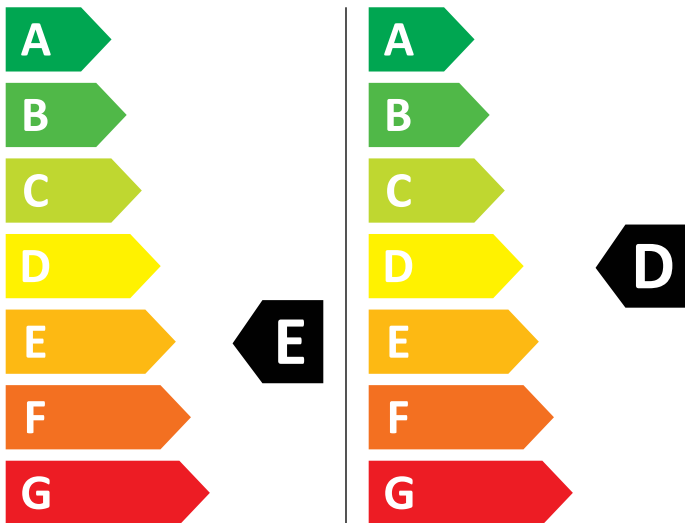

ENERG

AEG

L6WNJ68WC 914600130

Water consumption: **266 kWh/100**

Water consumption: **73 kWh/100**

4,0 kg

8,0 kg

60 L